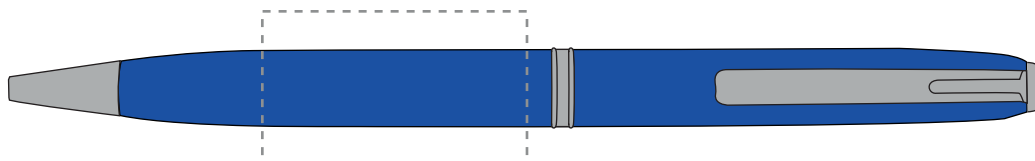

Your Ref:
Our Ref:

Quantity:
Version: 1

Product Code: TPC580201
Product Colour: BLUE

PRINTING CONCERNS:

We stock this item in the following colours

**PANTONE REFERENCE(S)**

● Engraving

ARTWORK SCALE 100%

ARTWORK SCALE 100%
Rotary Engrave Area:
35mm x 20mm

Product Image for visualisation
- colours may vary

The dashed line is to demonstrate print area and will not appear on your printed item

PLEASE NOTE:

- All colours including print and product are for visual purposes only and should not be regarded as the actual colour of the product and print.
- Some products may vary from batch to batch and may differ from previous orders.
- The colour and texture of a product can also have an effect on the final print colour.
- By approving this order we accept that you understand these terms.